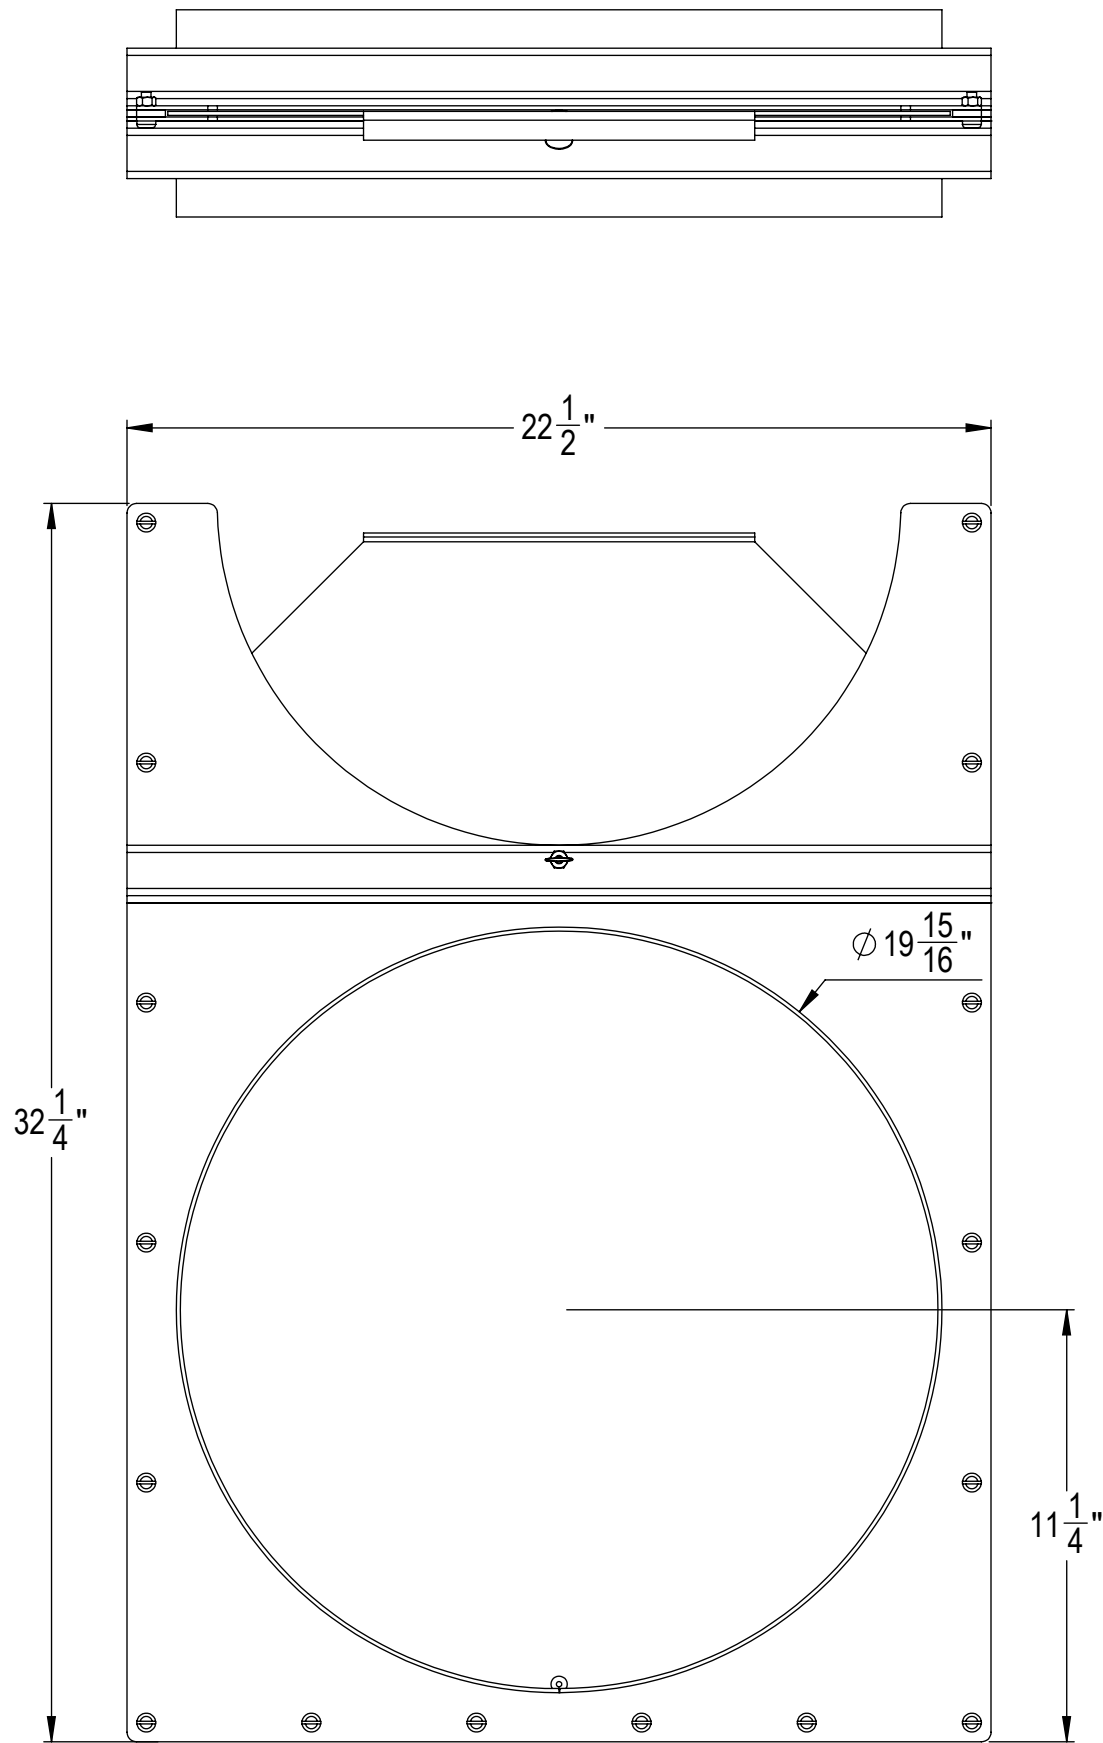

Scale: 1:5

Sheet

Winkler Blastgates

Drawn By: BJJ

Reviewed By: MJT

Project

20" Fabricated Full Blast Gate

Date

Thursday, April 8, 2021

Part No

FFG20

Sheet No

20 Inch