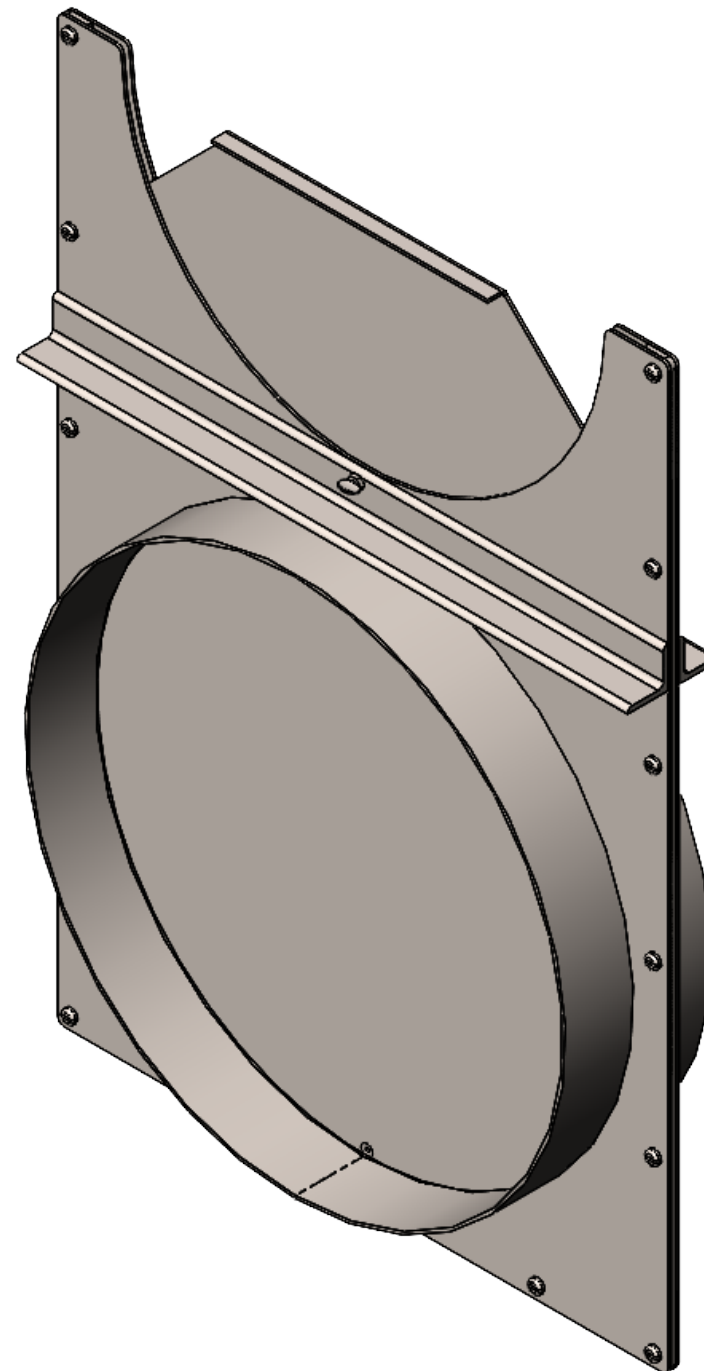

Winkler.

BLASTGATES

A division of AGI FABRICATORS LLC

7000 W Calumet Rd
Milwaukee, WI 53223
Phone (414) 438-6700
agifabricators.com

NOTICE:
THIS DRAWING AND DESIGN MADE EXCLUSIVELY FOR THE
PARTY NAMED IN THE TITLE BLOCK AND REMAINS THE
PROPERTY OF AGI FABRICATORS AND MAY NOT BE
REPRODUCED OR COPIED IN WHOLE OR PART BY ANY
METHOD WITHOUT PRIOR CONSENT OF AGI FABRICATORS

Scale: 1:5

Sheet

Winkler Blastgates

Drawn By: BJJ

Reviewed By: MJT

Project

20" Fabricated Full Blast Gate

Date