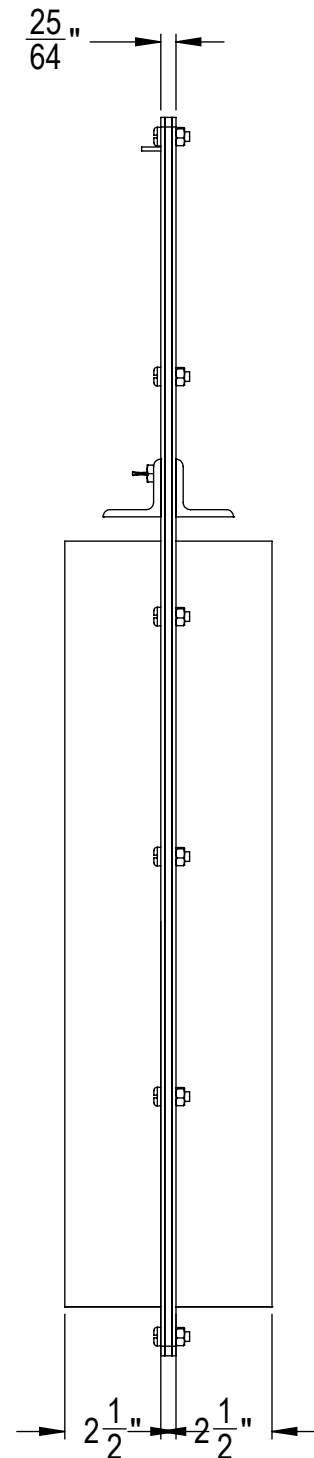

Winkler.

BLASTGATES

A division of AGI FABRICATORS LLC

7000 W Calumet Rd
Milwaukee, WI 53223
Phone (414) 438-6700
agifabricators.com

NOTICE:
THIS DRAWING AND DESIGN MADE EXCLUSIVELY FOR THE
PARTY NAMED IN THE TITLE BLOCK AND REMAINS THE
PROPERTY OF AGI FABRICATORS AND MAY NOT BE
REPRODUCED OR COPIED IN WHOLE OR PART BY ANY
METHOD WITHOUT PRIOR CONSENT OF AGI FABRICATORS

Scale: 1:5

Sheet

Winkler Blastgates

Drawn By: BJJ

Reviewed By: MJT

Project

20" Fabricated Full Blast Gate

Date

Thursday, April 8, 2021

Part No

FFG20

Sheet No

20 Inch